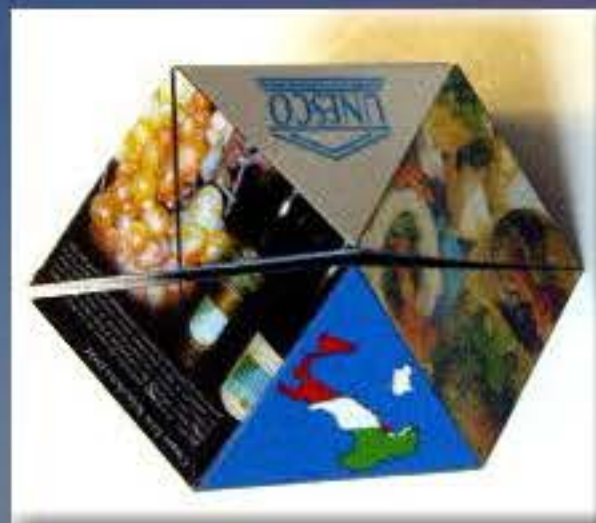

DIAMOND CUBE