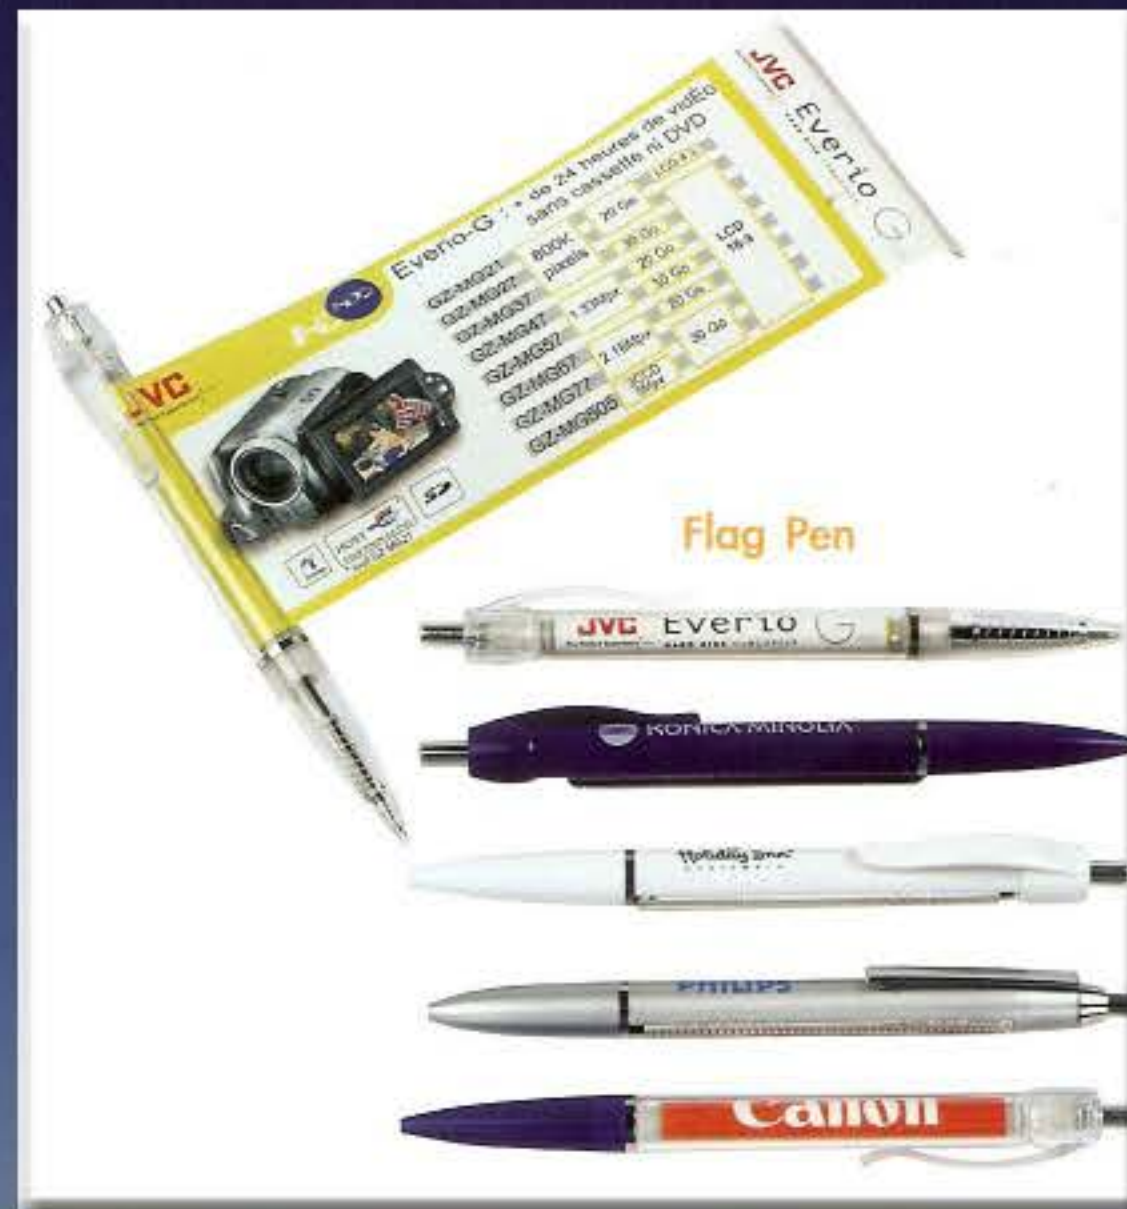

INFO PEN

2,500 - 5,000 - 10,000
1.30 - 1.00 - 0.80 (C)

SET UP CHARGE - $50.00 (G) PER COLOR
PER SIDE.
ABOVE PRICES INCLUDE 4 COLORS ON
BOTH SIDES.

Contact us for current prices.
ALL PRICES ARE SUBJECT TO CHANGE WITHOUT