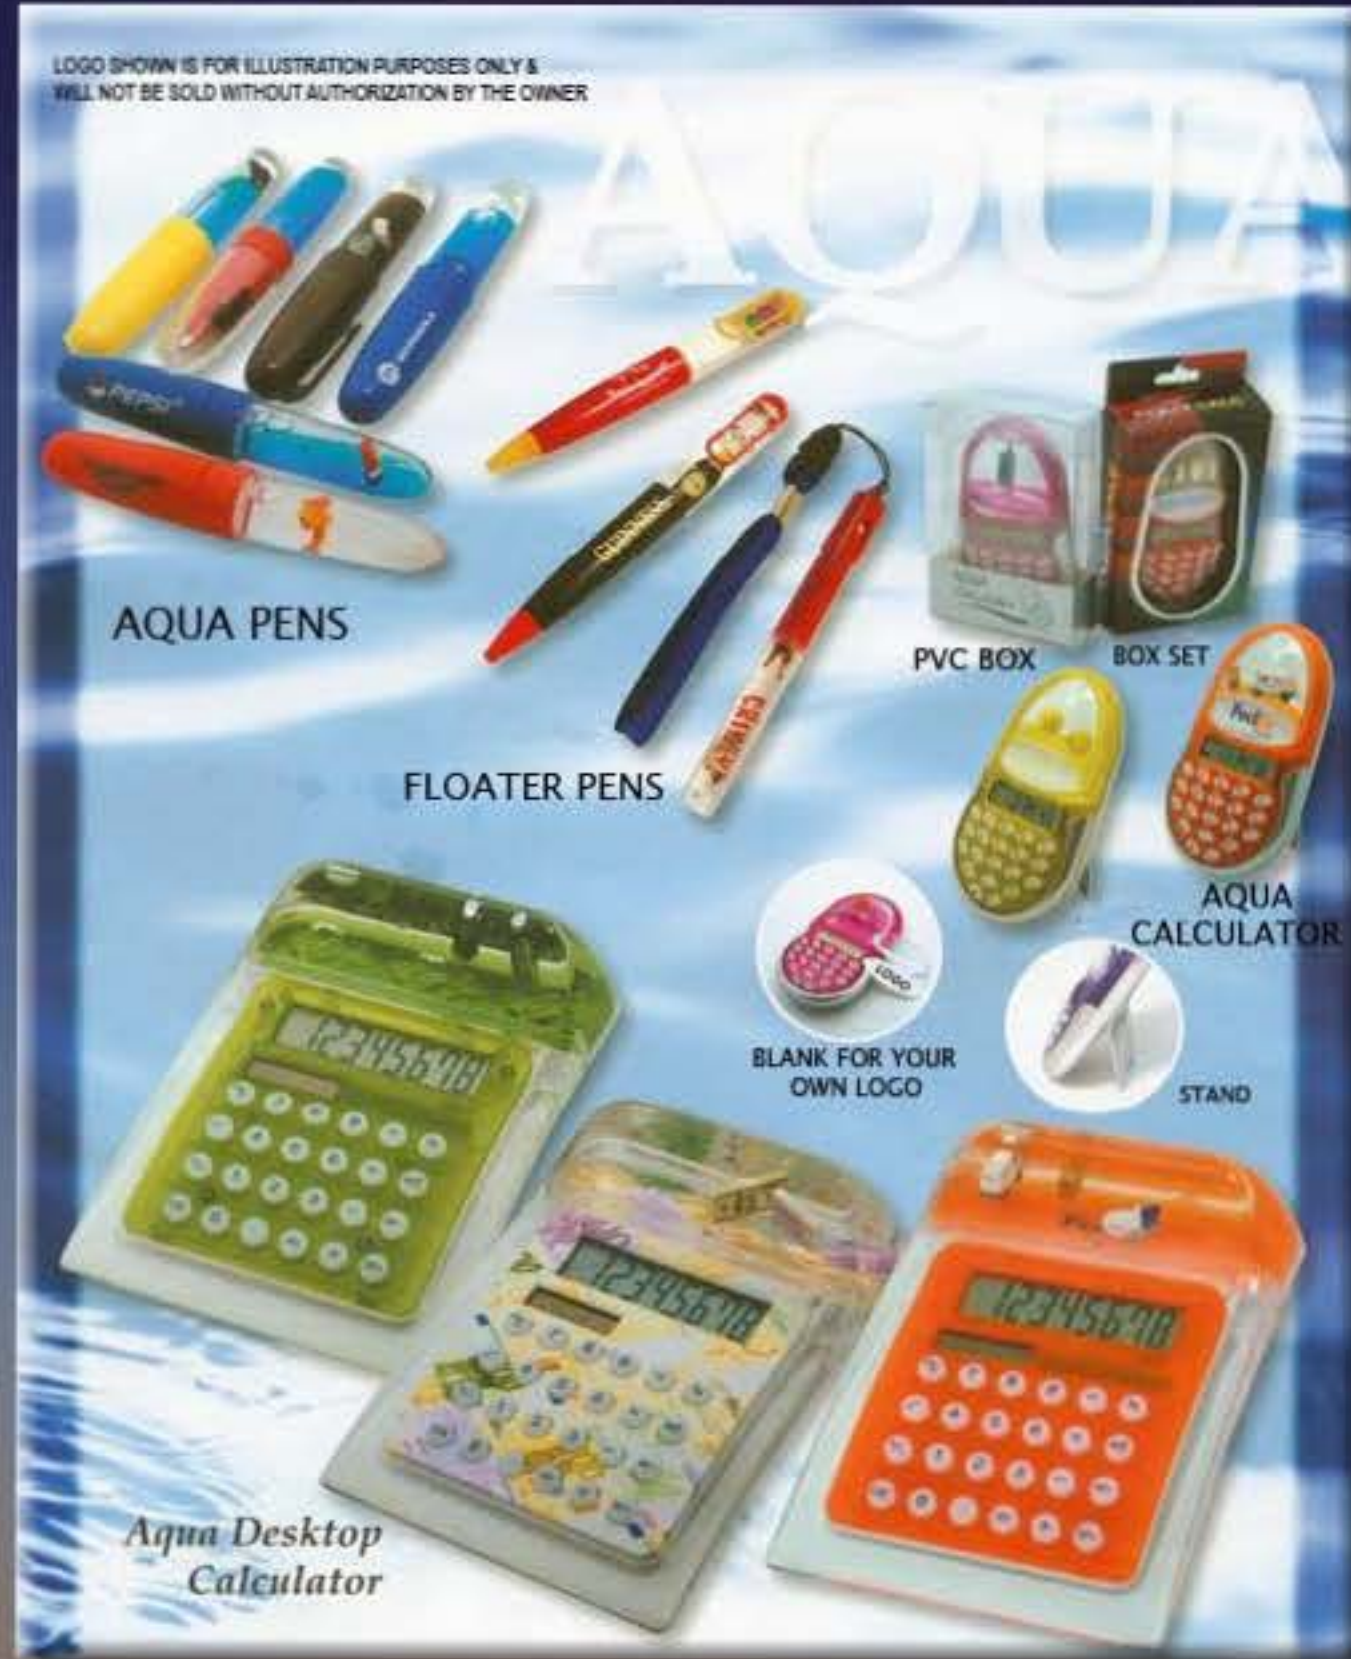

AQUA ITEMS

CONTACT US FOR CURRENT PRICES.

ALL PRICES ARE SUBJECT TO CHANGE WITHOUT