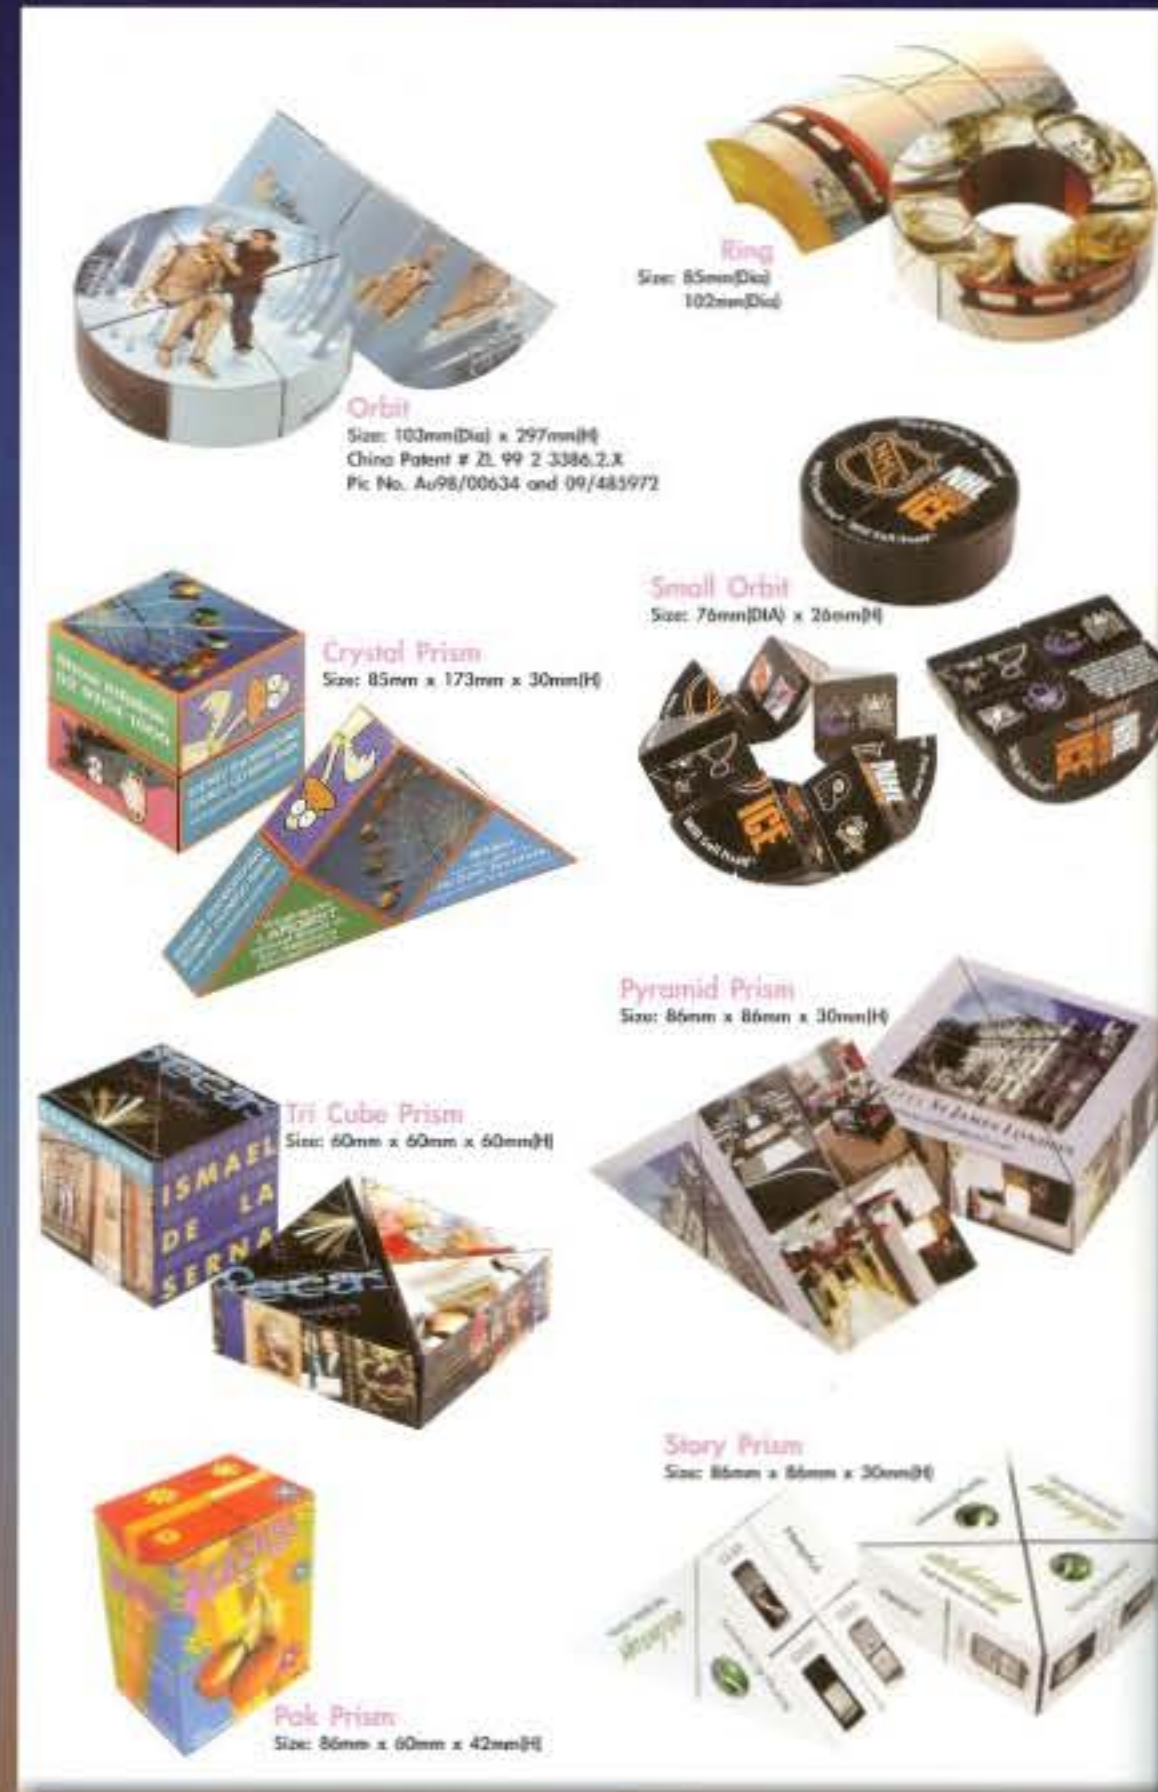

ORBIT, RING, CRYSTAL, PYRA

ALL PRICES ARE SUBJECT TO CHANGE WITHOUT