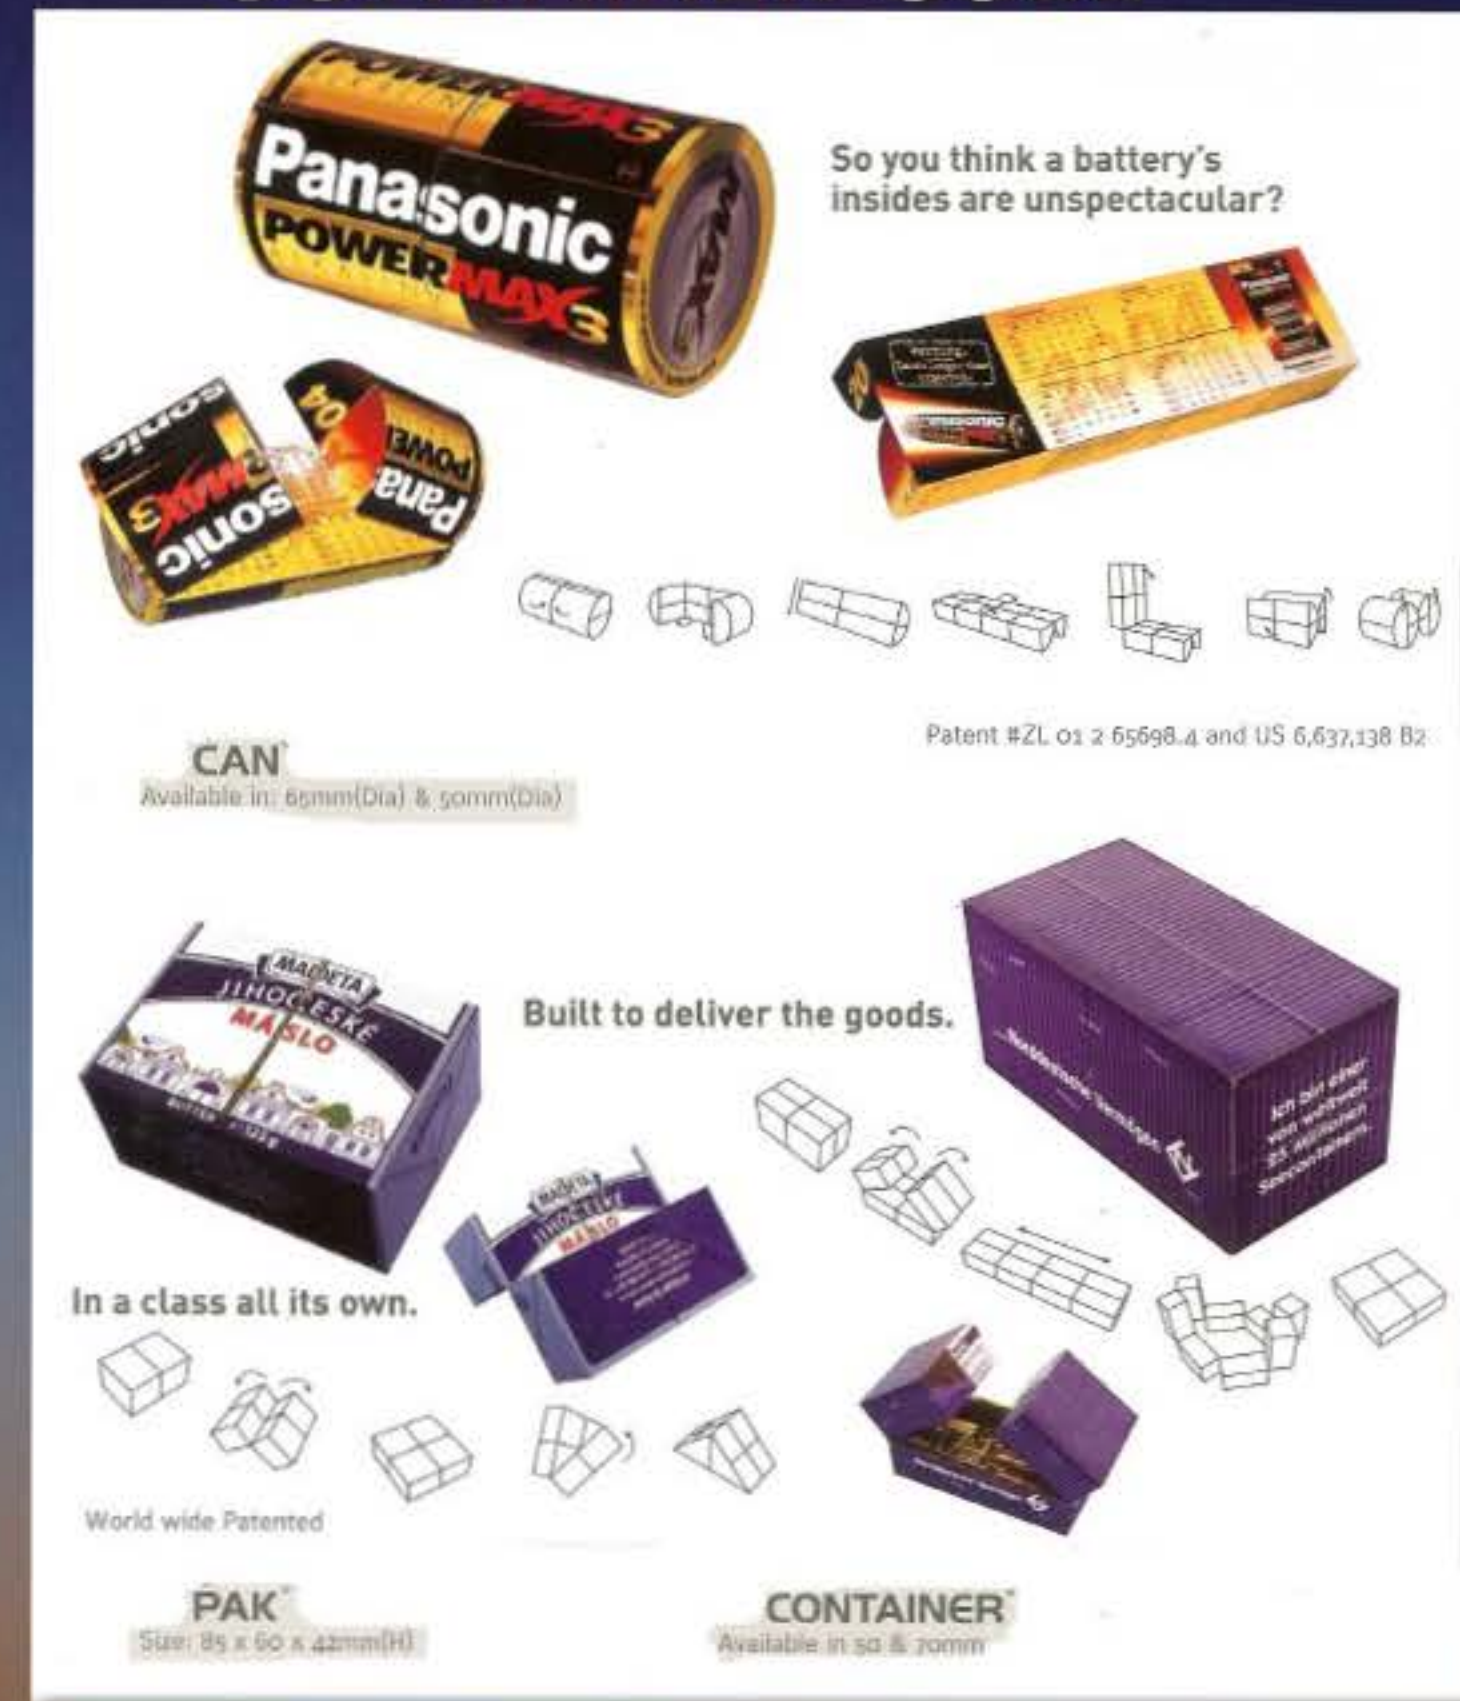

CAN, PAK & CONTAINER CUBE

ALL PRICES ARE SUBJECT TO CHANGE WITHOUT