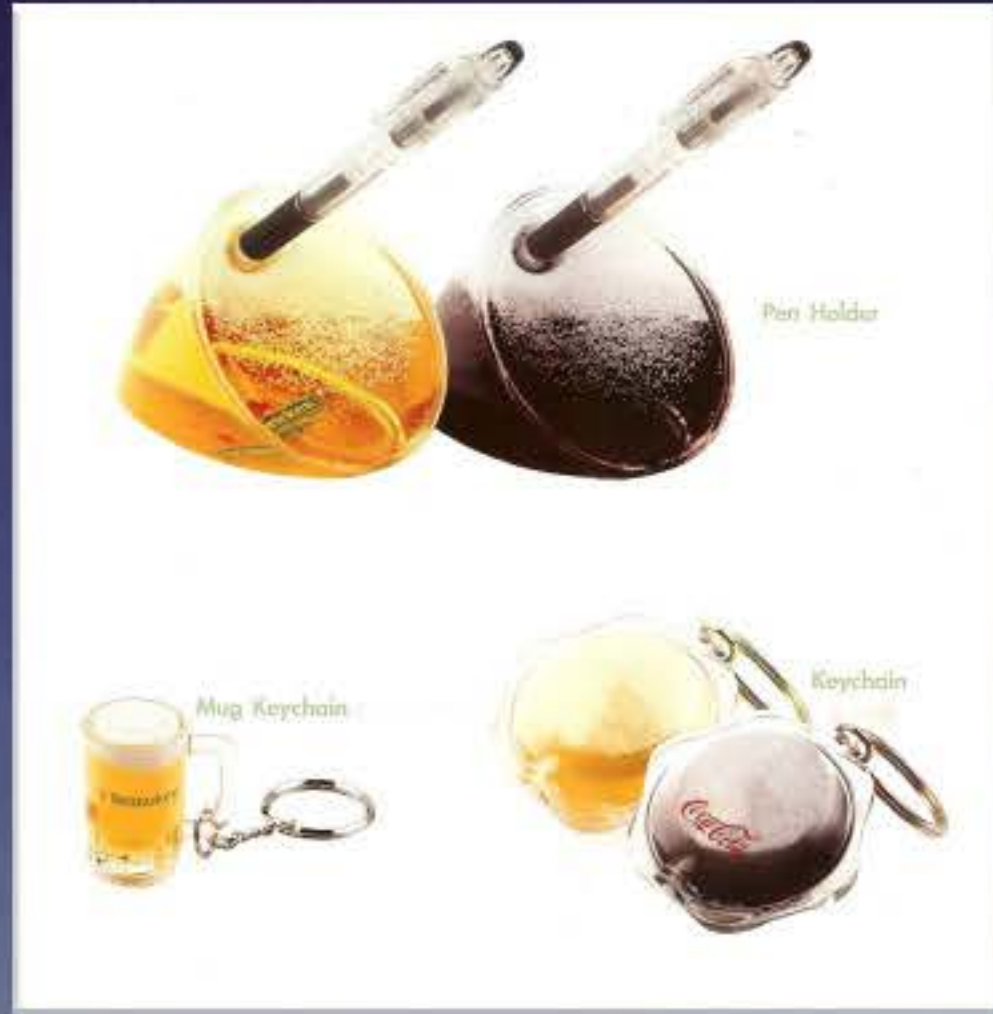

ALL PRICES ARE SUBJECT TO CHANGE WITHOUT

BEER & SODA PEN EFFECTS

JUST SHAKE AND YOU

MIN.ORDER 2,500 PCS.
DELIVERY TIME - 60 DAYS
FOB Los Angeles

ALL PRICES ARE SUBJECT TO CHANGE WITHOUT

BEER & SODA PEN HOLDER, MUG & ROUND