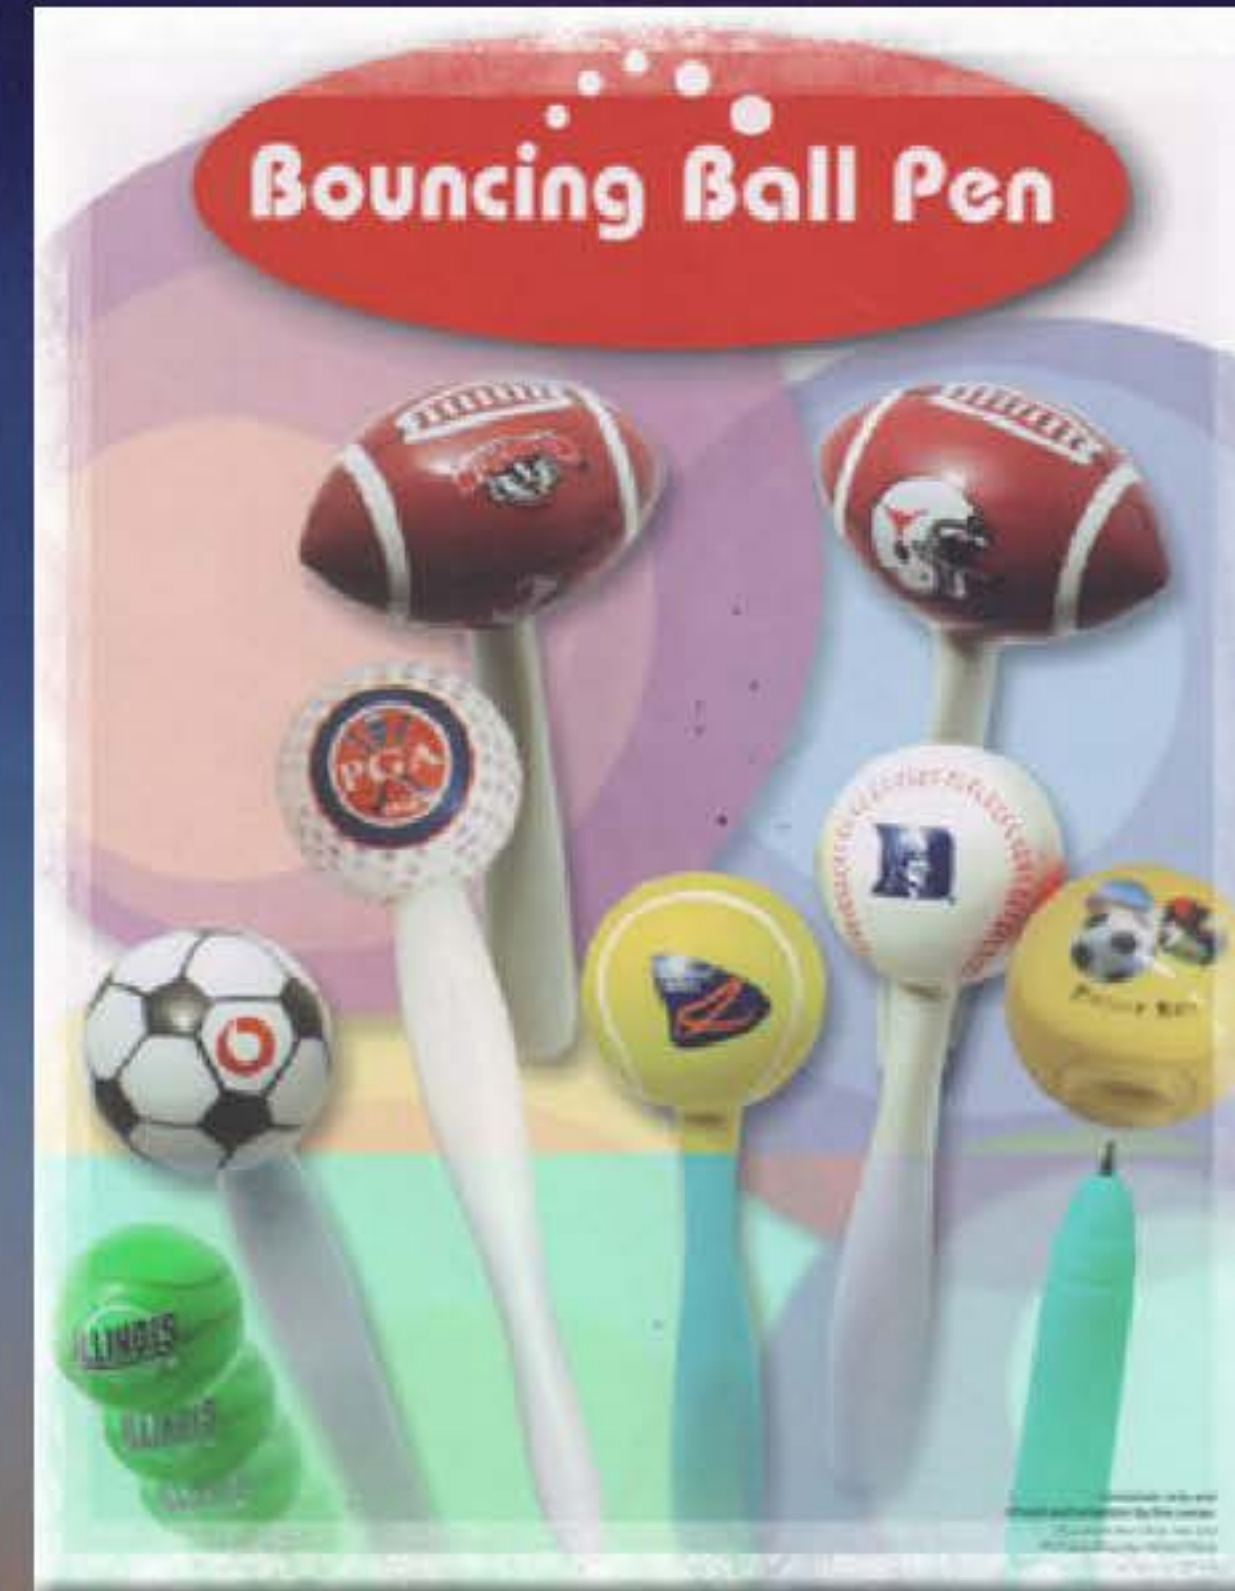

BOUNCING BALL PEN

CONTACT US FOR CURRENT PRICES.

ALL PRICES ARE SUBJECT TO CHANGE WITHOUT