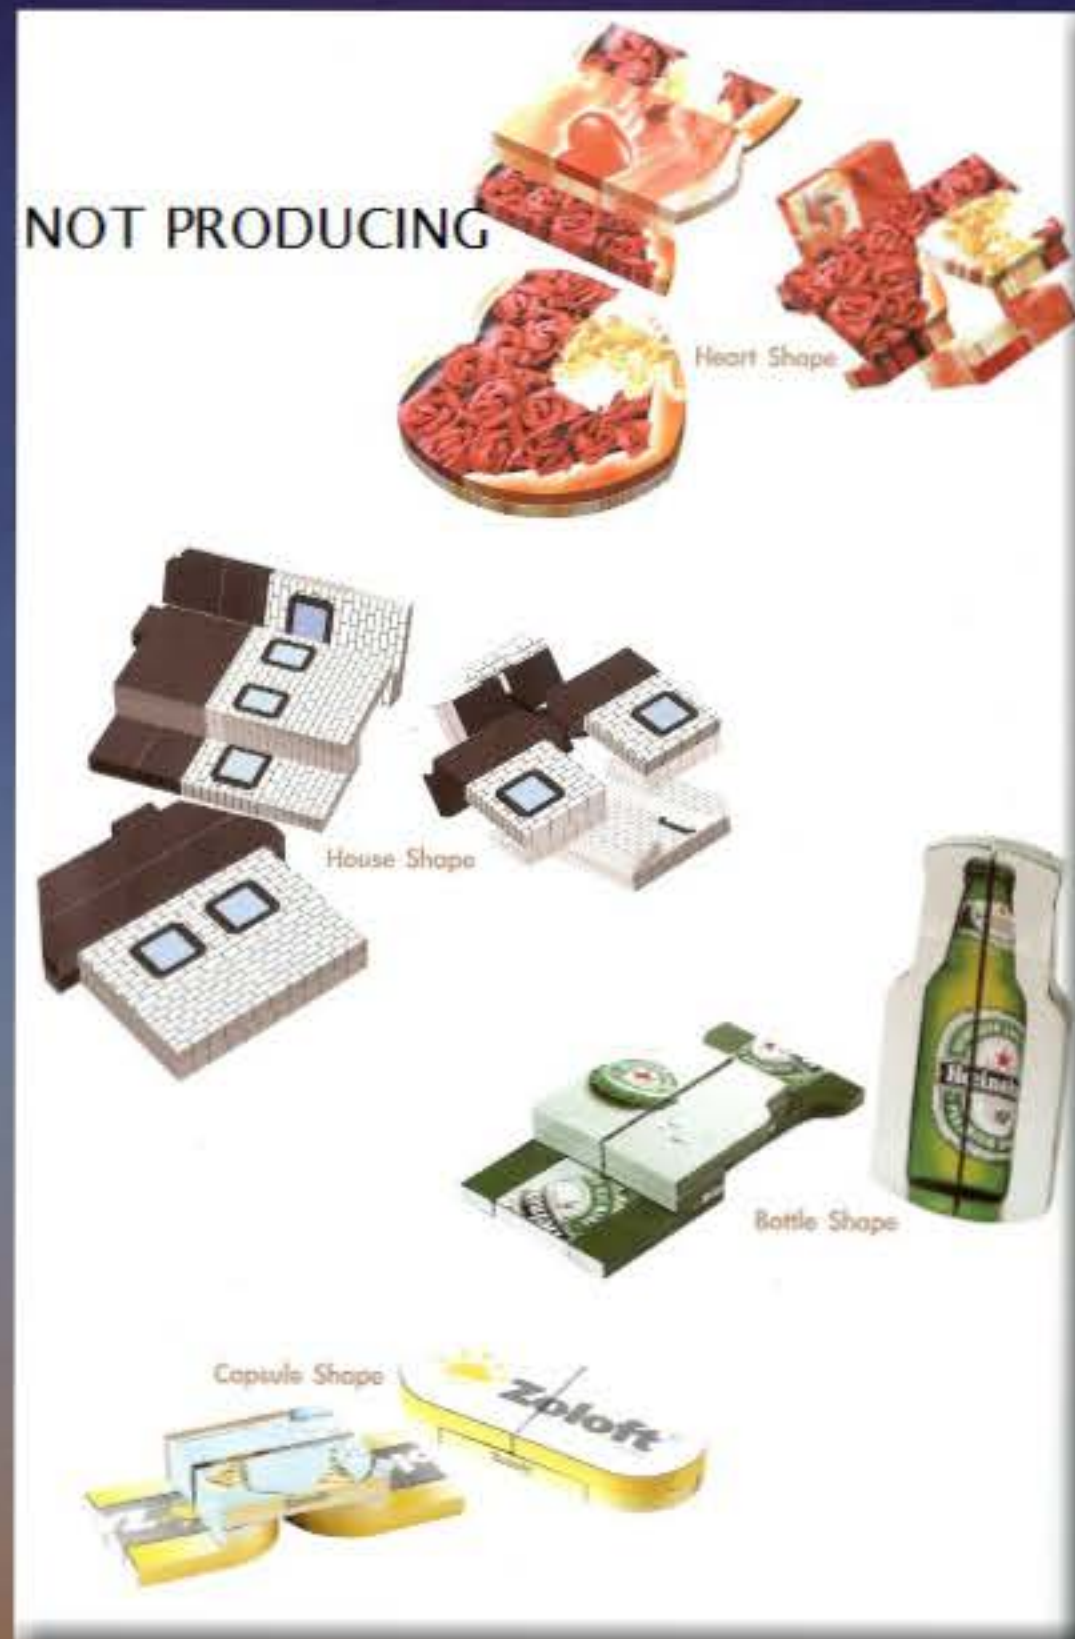

HEART, HOUSE & CAPSULE FLAT

ALL PRICES ARE SUBJECT TO CHANGE WITHOUT