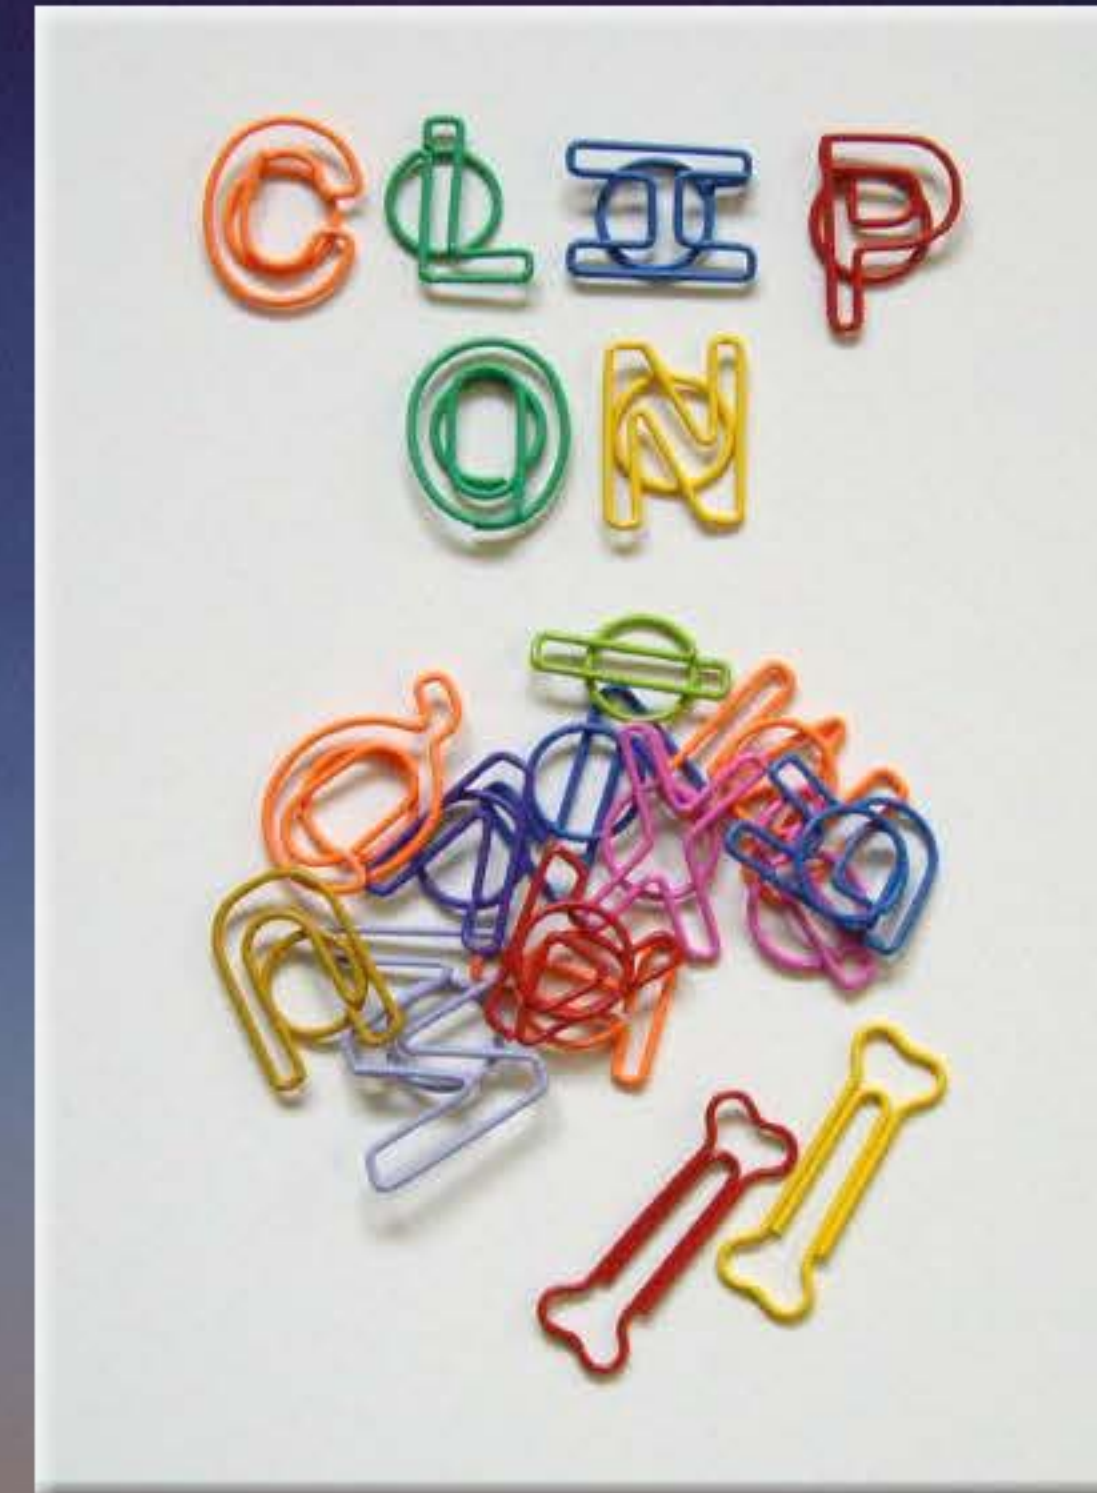

ALL PRICES ARE SUBJECT TO CHANGE WITHOUT

CUSTOM SHAPE

PRICE IS BASED ON DESIGN, SIZE
& QTY.

MIN. 25,000 PCS.

PACKING OPTIONS AVAILABLE

ALL PRICES ARE SUBJECT TO CHANGE WITHOUT

Flag, Puzzle can pen

INFO PEN (FLAG PEN)